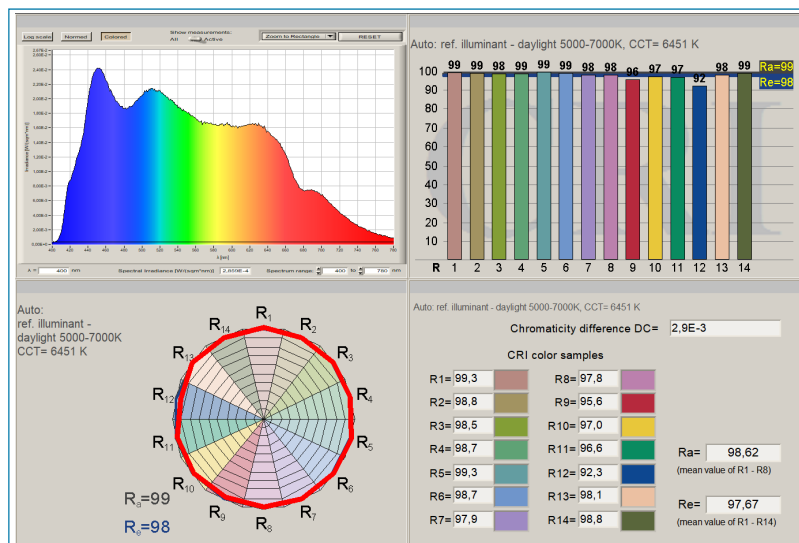

Indice de rendu des couleurs / *Color rendering index*

	Moyenne des mesures / <i>average of measure</i>
R_a (CIE13.3-1995)	98
R_f (IES TM-30-15)	95
R_g (IES TM-30-15)	99

¹ - Données photométriques (fichier IES) disponibles sur demande. / *Photometric data (IES file) available on demand.*