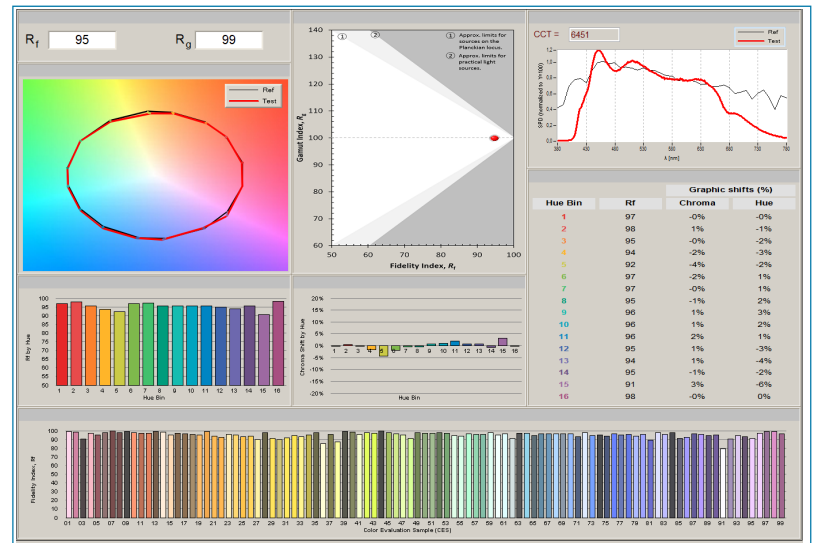

Indice de rendu des couleurs / *Color rendering index*

	Moyenne des mesures / <i>average of measure</i>
R_a (CIE13.3-1995)	98
R_f (IES TM-30-15)	95
R_g (IES TM-30-15)	99

¹ - Données photométriques (fichier IES) disponibles sur demande. / *Photometric data (IES file) available on demand.*