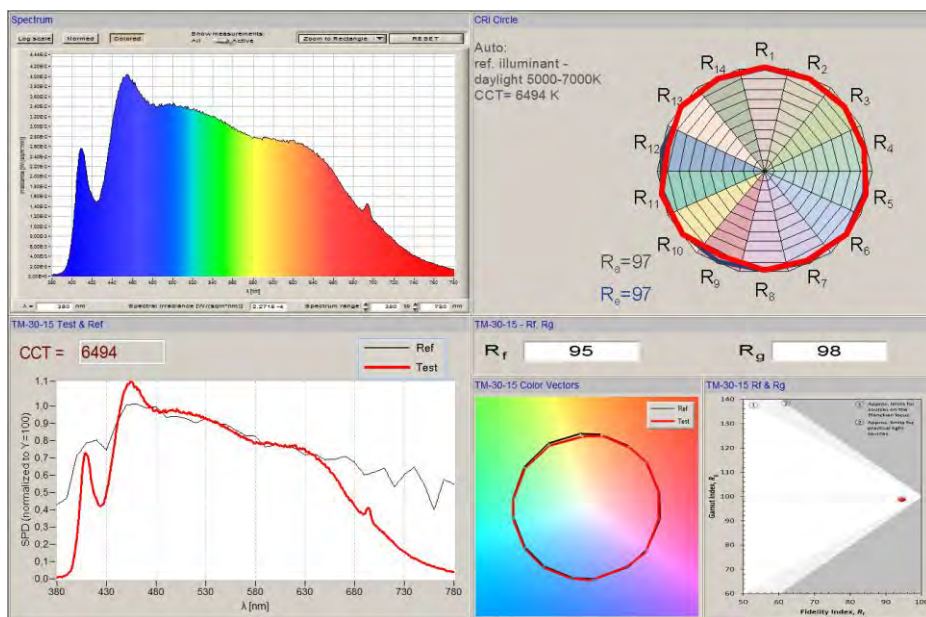

Osanne

Données photométriques Photometric data

Données photométriques / photometric data :

Température de couleur <i>Colour temperature</i>	D65	6500° K
Éclairage au centre de la source à 1m <i>Illumination measured at the light source's center at 1m</i>	D65 100%	500 lux

Bouton rotatif intégré pour variation de l'intensité lumineuse.
Integrated rotary knob for variation of light intensity.

Indice de rendu des couleurs / *Color rendering index*

	Min.	Typ.
R_a (CIE13.3-1995)	95	96
R_f (IES TM-30-15)	95	96
R_g (IES TM-30-15)	95	96